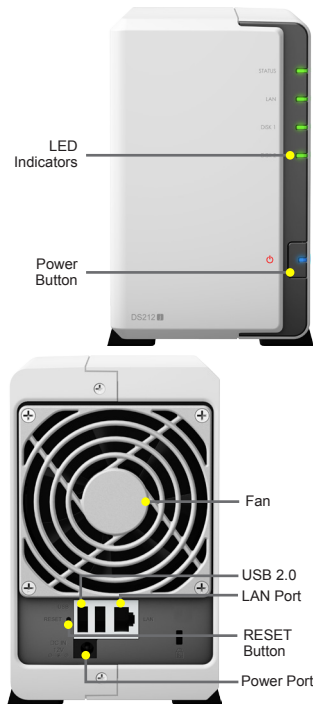

CONNECTIONS & BUTTONS